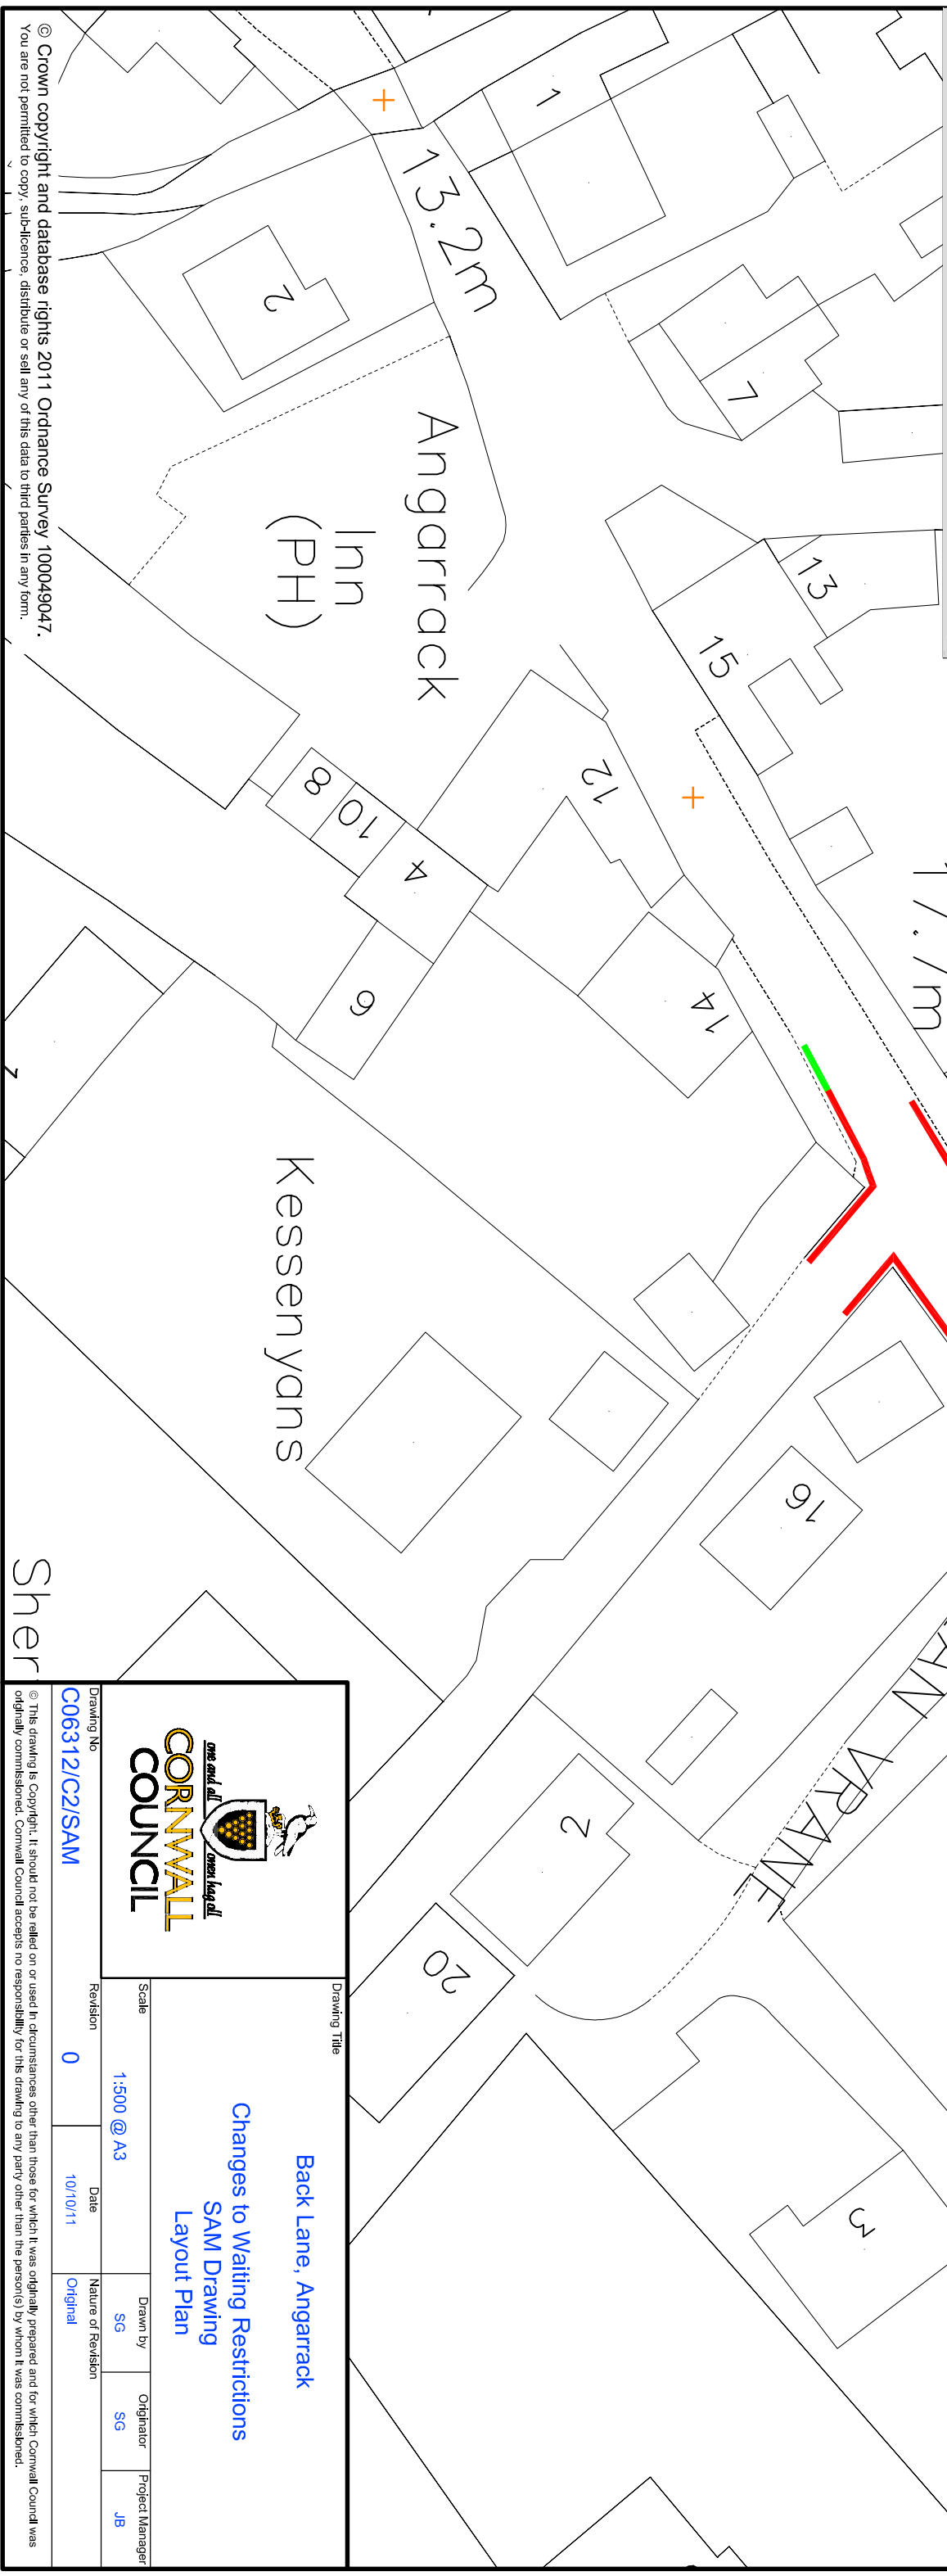

Location Plan

Grid Reference 158249 / 038241

Note:
 — Proposed 'No waiting at anytime' restriction
 — 'No waiting at anytime' restriction to be implemented

Back Lane, Angarrack
Changes to Waiting Restrictions
SAM Drawing
Layout Plan

Drawing No	Revision	Scale	Drawn by	Originator	Project Manager
C06312/C2/SAM	0	1:500 @ A3	SG	SG	JB
	Date	Nature of Revision			
	10/10/11	Original			

© Crown copyright and database rights 2011 Ordnance Survey 100049047.
 You are not permitted to copy, sub-licence, distribute or sell any of this data to third parties in any form.